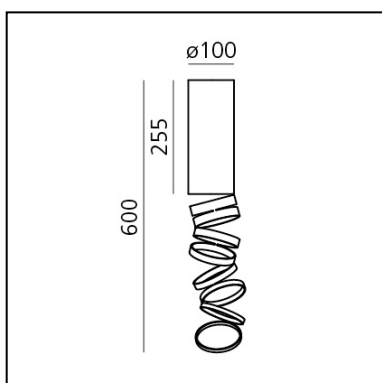

## LUMINAIRE

- Watt: **6W**
- Delivered lumens output: **210lm**
- Efficiency: **60%**
- Efficacy: **52.40lm/W**

## DIMENSIONS

- Height: **cm 25.5**
- Base Diameter: **cm 10**
- Max Height from ceiling: **cm 60**